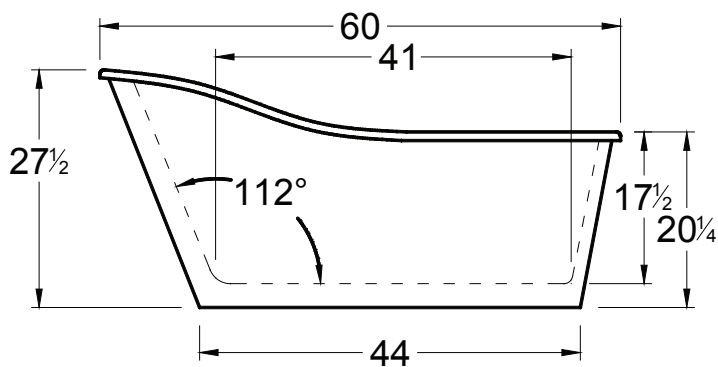

### DIMENSIONS

60" x 29" x 27 1/2" ( 1524 x 737 x 686 mm)  
Gallon to Overflow = 48 (Liters = 182)