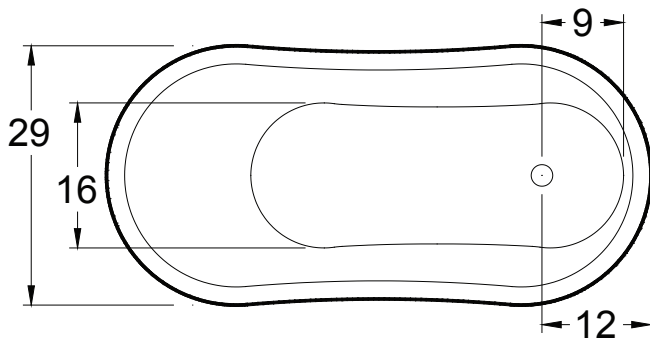

### DIMENSIONS

60" x 29" x 27 1/2" ( 1524 x 737 x 686 mm)  
Gallon to Overflow = 48 (Liters = 182)