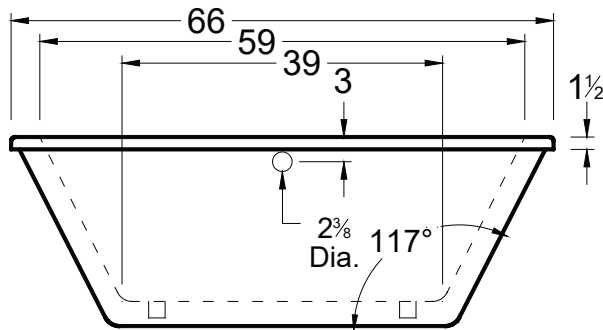

### DIMENSIONS

66" x 34" x 23" ( 1676 x 864 x 584 mm)  
Gallon to Overflow = 80 (Liters = 303)

★ Made in the USA

All bathtub dimensions are ± 1/2"

Last Update 1/20/21

Always check our website for the most updated specifications: [Americh.com](http://Americh.com)