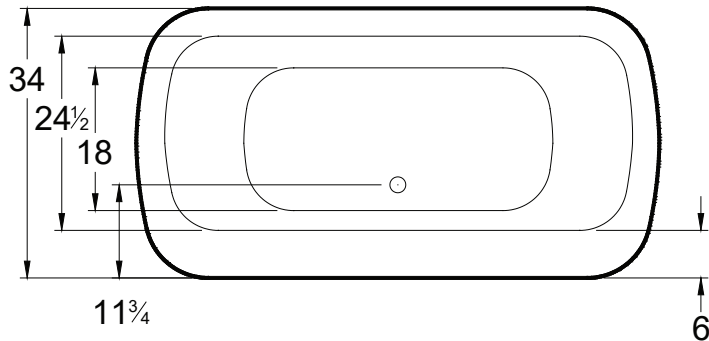

### DIMENSIONS

66" x 34" x 23" ( 1676 x 864 x 584 mm)  
Gallon to Overflow = 80 (Liters = 303)

★ Made in the USA

All bathtub dimensions are ± 1/2"

Last Update 1/20/21

Always check our website for the most updated specifications: [Americh.com](http://Americh.com)