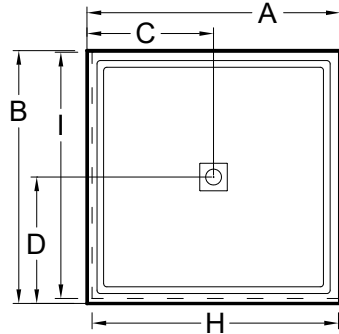

Always check the website for the most updated specifications: www.americh.com

Model No.	Outside Dimension							Centerline Dimensions				
	A	B	C	D	E	F	G	H	I	J	K	L
Single Threshold												
S3442ST	34"	42"	17"	21"				33 1/4"				
S3636ST	36"	36"	18"	18"				35 1/4"				
S3838ST	38"	38"	19"	19"				37 1/4"				
S4234ST	42"	34"	21"	17"				41 1/4"				
S4236ST	42"	36"	21"	18"				41 1/4"				
S4242ST	42"	42"	21"	21"				41 1/4"				
S4832ST	48"	32"	24"	16"				47 1/4"				
S4834ST	48"	34"	24"	17"				47 1/4"				
S4836ST	48"	36"	24"	18"				47 1/4"				
S4848ST	48"	48"	24"	24"				47 1/4"				
S5434ST	54"	34"	27"	17"				53 1/4"				

Double Threshold												
S3442DT	34"	42"	17"	21"				32 1/2"	40 1/2"			
S3636DT	36"	36"	18"	18"				34 1/2"	34 1/2"			
S3838DT	38"	38"	19"	19"				36 1/2"	36 1/2"			
S4234DT	42"	34"	21"	17"				40 1/2"	32 1/2"			
S4236DT	42"	36"	21"	18"				40 1/2"	34 1/2"			
S4242DT	42"	42"	21"	21"				40 1/2"	40 1/2"			
S4832DT	48"	32"	24"	16"				46 1/2"	30 1/2"			
S4834DT	48"	34"	24"	17"				46 1/2"	32 1/2"			
S4836DT	48"	36"	24"	18"				46 1/2"	34 1/2"			
S4848DT	48"	48"	24"	24"				46 1/2"	46 1/2"			
S5434DT	54"	34"	27"	17"				52 1/2"	32 1/2"			

Triple Threshold												
S3442TT	34"	42"	17"	21"				31"	40 1/2"			
S3636TT	36"	36"	18"	18"				33"	34 1/2"			
S3838TT	38"	38"	19"	19"				35"	36 1/2"			
S4234TT	42"	34"	21"	17"				39"	32 1/2"			
S4236TT	42"	36"	21"	18"				39"	34 1/2"			
S4242TT	42"	42"	21"	21"				39"	40 1/2"			
S4832TT	48"	32"	24"	16"				45"	30 1/2"			
S4834TT	48"	34"	24"	17"				45"	32 1/2"			
S4836TT	48"	36"	24"	18"				45"	34 1/2"			
S4848TT	48"	48"	24"	24"				45"	46 1/2"			
S5434TT	54"	34"	27"	17"				51"	32 1/2"			