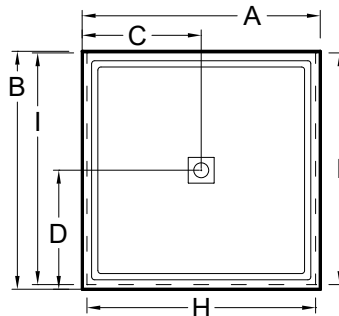

Always check the website for the most updated specifications: www.americh.com

Model No.	Outside Dimension							Centerline Dimensions				
	A	B	C	D	E	F	G	H	I	J	K	L
Single Threshold												
S3442ST	34"	42"	17"	21"				33 1/4"				
S3636ST	36"	36"	18"	18"				35 1/4"				
S3838ST	38"	38"	19"	19"				37 1/4"				
S4234ST	42"	34"	21"	17"				41 1/4"				
S4236ST	42"	36"	21"	18"				41 1/4"				
S4242ST	42"	42"	21"	21"				41 1/4"				
S4832ST	48"	32"	24"	16"				47 1/4"				
S4834ST	48"	34"	24"	17"				47 1/4"				
S4836ST	48"	36"	24"	18"				47 1/4"				
S4848ST	48"	48"	24"	24"				47 1/4"				
S5434ST	54"	34"	27"	17"				53 1/4"				

Double Threshold												
S3442DT	34"	42"	17"	21"				32 1/2"	40 1/2"			
S3636DT	36"	36"	18"	18"				34 1/2"	34 1/2"			
S3838DT	38"	38"	19"	19"				36 1/2"	36 1/2"			
S4234DT	42"	34"	21"	17"				40 1/2"	32 1/2"			
S4236DT	42"	36"	21"	18"				40 1/2"	34 1/2"			
S4242DT	42"	42"	21"	21"				40 1/2"	40 1/2"			
S4832DT	48"	32"	24"	16"				46 1/2"	30 1/2"			
S4834DT	48"	34"	24"	17"				46 1/2"	32 1/2"			
S4836DT	48"	36"	24"	18"				46 1/2"	34 1/2"			
S4848DT	48"	48"	24"	24"				46 1/2"	46 1/2"			
S5434DT	54"	34"	27"	17"				52 1/2"	32 1/2"			

Triple Threshold												
S3442TT	34"	42"	17"	21"				31"	40 1/2"			
S3636TT	36"	36"	18"	18"				33"	34 1/2"			
S3838TT	38"	38"	19"	19"				35"	36 1/2"			
S4234TT	42"	34"	21"	17"				39"	32 1/2"			
S4236TT	42"	36"	21"	18"				39"	34 1/2"			
S4242TT	42"	42"	21"	21"				39"	40 1/2"			
S4832TT	48"	32"	24"	16"				45"	30 1/2"			
S4834TT	48"	34"	24"	17"				45"	32 1/2"			
S4836TT	48"	36"	24"	18"				45"	34 1/2"			
S4848TT	48"	48"	24"	24"				45"	46 1/2"			
S5434TT	54"	34"	27"	17"				51"	32 1/2"			