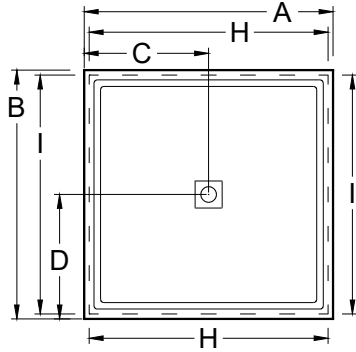

Always check the website for the most updated specifications: www.americh.com

Model No.	Outside Dimension							Centerline Dimensions				
	A	B	C	D	E	F	G	H	I	J	K	L
Freestanding												
S3442FS	34"	42"	17"	21"				31"	39"			
S3636FS	36"	36"	18"	18"				33"	33"			
S3838FS	38"	38"	19"	19"				35"	35"			
S4234FS	42"	34"	21"	17"				39"	31"			
S4236FS	42"	36"	21"	18"				39"	33"			
S4242FS	42"	42"	21"	21"				39"	39"			
S4832FS	48"	32"	24"	16"				45"	29"			
S4834FS	48"	34"	24"	17"				45"	31"			
S4836FS	48"	36"	24"	18"				45"	33"			
S4848FS	48"	48"	24"	24"				45"	45"			
S5434FS	54"	34"	27"	17"				51"	31"			

Freestanding