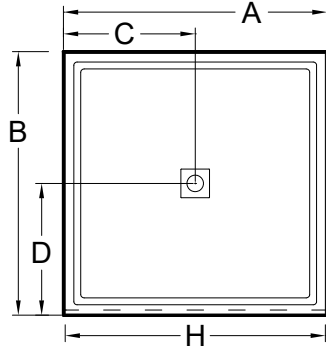

Always check the website for the most updated specifications: www.americh.com

Model No.	Outside Dimension							Centerline Dimensions				
	A	B	C	D	E	F	G	H	I	J	K	L
Single Threshold												
S3442ST	34"	42"	17"	21"				33 1/4"				
S3636ST	36"	36"	18"	18"				35 1/4"				
S3838ST	38"	38"	19"	19"				37 1/4"				
S4234ST	42"	34"	21"	17"				41 1/4"				
S4236ST	42"	36"	21"	18"				41 1/4"				
S4242ST	42"	42"	21"	21"				41 1/4"				
S4832ST	48"	32"	24"	16"				47 1/4"				
S4834ST	48"	34"	24"	17"				47 1/4"				
S4836ST	48"	36"	24"	18"				47 1/4"				
S4848ST	48"	48"	24"	24"				47 1/4"				
S5434ST	54"	34"	27"	17"				53 1/4"				

Double Threshold												
S3442DT	34"	42"	17"	21"				32 1/2"	40 1/2"			
S3636DT	36"	36"	18"	18"				34 1/2"	34 1/2"			
S3838DT	38"	38"	19"	19"				36 1/2"	36 1/2"			
S4234DT	42"	34"	21"	17"				40 1/2"	32 1/2"			
S4236DT	42"	36"	21"	18"				40 1/2"	34 1/2"			
S4242DT	42"	42"	21"	21"				40 1/2"	40 1/2"			
S4832DT	48"	32"	24"	16"				46 1/2"	30 1/2"			
S4834DT	48"	34"	24"	17"				46 1/2"	32 1/2"			
S4836DT	48"	36"	24"	18"				46 1/2"	34 1/2"			
S4848DT	48"	48"	24"	24"				46 1/2"	46 1/2"			
S5434DT	54"	34"	27"	17"				52 1/2"	32 1/2"			

Triple Threshold												
S3442TT	34"	42"	17"	21"				31"	40 1/2"			
S3636TT	36"	36"	18"	18"				33"	34 1/2"			
S3838TT	38"	38"	19"	19"				35"	36 1/2"			
S4234TT	42"	34"	21"	17"				39"	32 1/2"			
S4236TT	42"	36"	21"	18"				39"	34 1/2"			
S4242TT	42"	42"	21"	21"				39"	40 1/2"			
S4832TT	48"	32"	24"	16"				45"	30 1/2"			
S4834TT	48"	34"	24"	17"				45"	32 1/2"			
S4836TT	48"	36"	24"	18"				45"	34 1/2"			
S4848TT	48"	48"	24"	24"				45"	46 1/2"			
S5434TT	54"	34"	27"	17"				51"	32 1/2"			